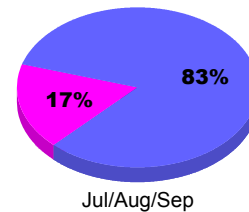

Month	Net Memb Goal	Actual New Memb	Actual Dropped Memb	Gain/Loss of Memb	Gain/Loss of Memb
Jul/Aug/Sep		58	-154	-96	-52
Totals		58	-154	-96	-52

Membership Results 2012-2013

Goal, New, Dropped, Gain/Loss

Legend: Goal (Cyan), Actual (Green), Dropped (Yellow), Gain Loss (Magenta)

Comparison of Membership Gain/Loss

Current Year Compared to the Previous Year

Legend: Current Year (Cyan), Previous Year (Green)

Gender Comparison 2012-2013

Jul/Aug/Sep

Legend: Male (Blue), Female (Magenta)